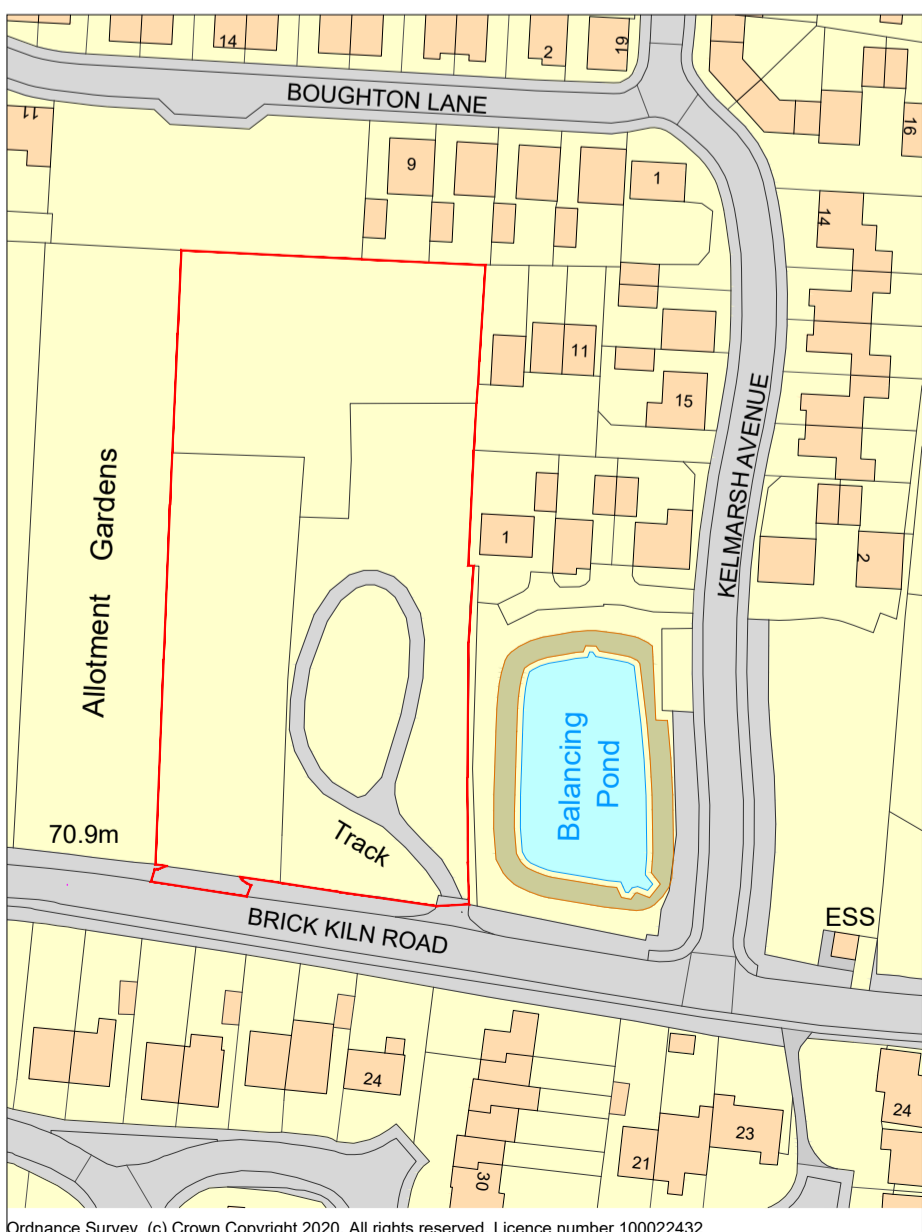

Ordnance Survey, (c) Crown Copyright 2020. All rights reserved. Licence number 100022432

Location plan (1:1250)

New Housing Development
Brick Kiln Road, Raunds, Northants NN9 6HY
For Bauhaus Living Ltd

SCALE	DATE	DRW/CHD
Various (A2)	7/20	IB
DRG NO		
20006/1A